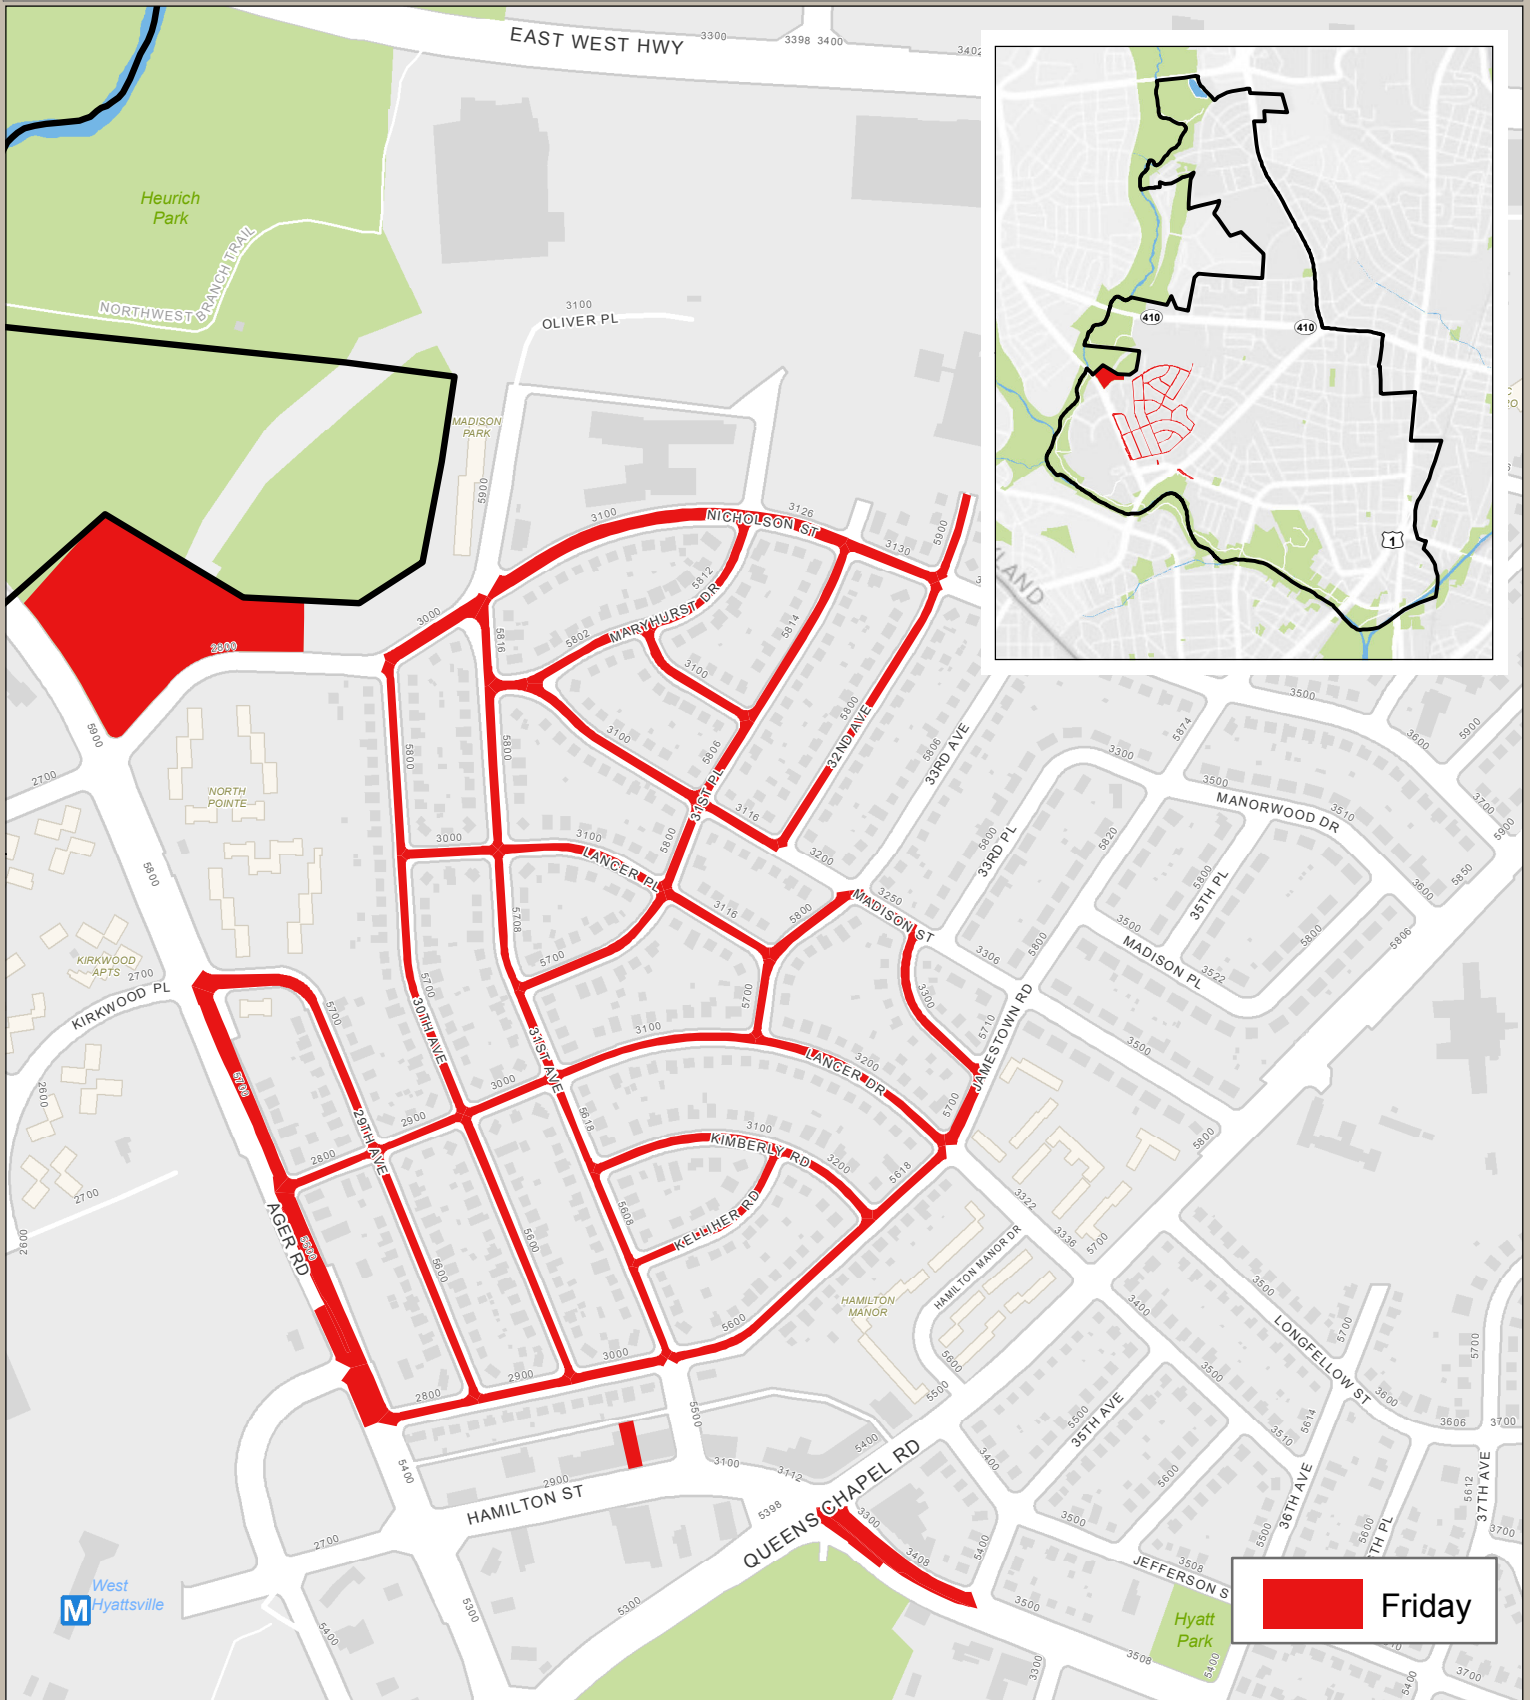

# Friday Trash Collection Route (1/2)

City of Hyattsville

 Friday

-  City Boundary
-  Multi-family
-  Buildings

Map Produced by Sandra Fuentes  
October 9, 2014

Department of Community &  
Economic Development  
[www.hyattsville.org](http://www.hyattsville.org)  
(301) 985-5000